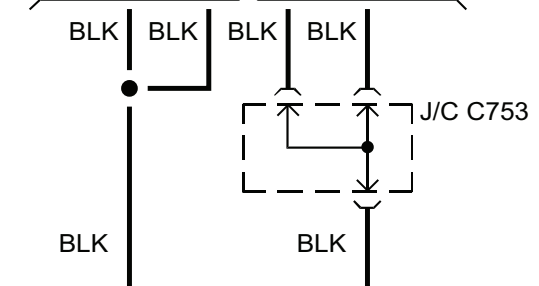

HOT IN ON

UNDER-DASH FUSE/RELAY BOX

INTERNAL SWITCH POSITIONS			
	SWITCH 1	SWITCH 2	SWITCH 3
MIRROR DIRECTION SELECTED	UP	A	B
DOWN	B	A	A
LEFT	A	A	B
RIGHT	B	B	A

INTERIOR LIGHTS SYSTEM

N11
LT GRN
BRN 2

EXCEPT USA DX, BLK
USA: LX
GX, EX & SI,
CANADA: DX

EXCEPT USA DX,
CANADA: LX, SI

4 BLK 6 BLK

5 PPL 10 GRN 11 WHT 12 PNK 13 BLU

EXCEPT USA DX,
USA: LX
GX, EX & SI,
CANADA: DX

EXCEPT USA DX,
CANADA: LX, SI

BLK

G503