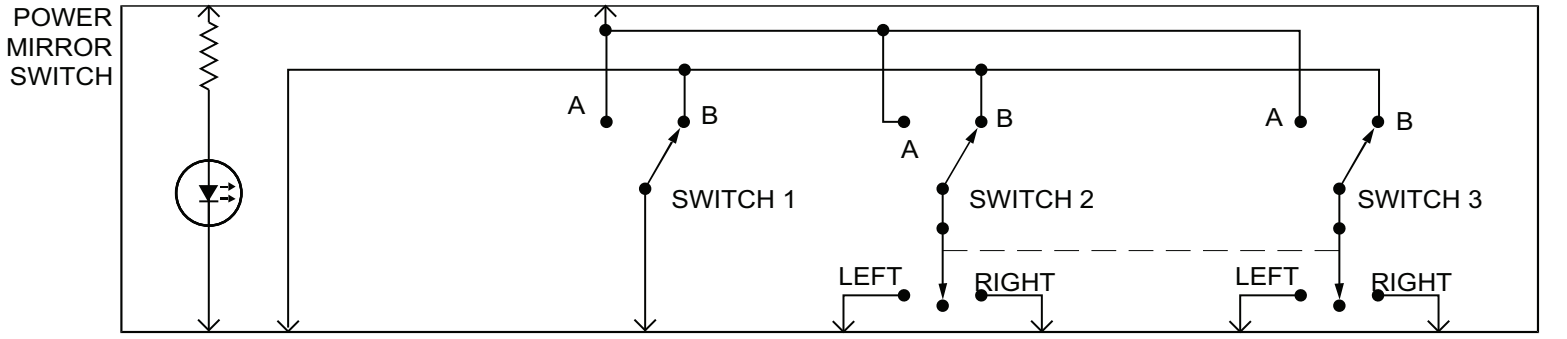

HOT IN ON

UNDER-DASH FUSE/RELAY BOX

INTERNAL SWITCH POSITIONS			
	SWITCH 1	SWITCH 2	SWITCH 3
MIRROR DIRECTION SELECTED	UP	A	B
DOWN	B	A	A
LEFT	A	A	B
RIGHT	B	B	A

INTERIOR LIGHTS SYSTEM

N11
LT GRN
BRN 2

EXCEPT USA DX, BLK
USA: LX
GX, EX & SI,
CANADA: DX