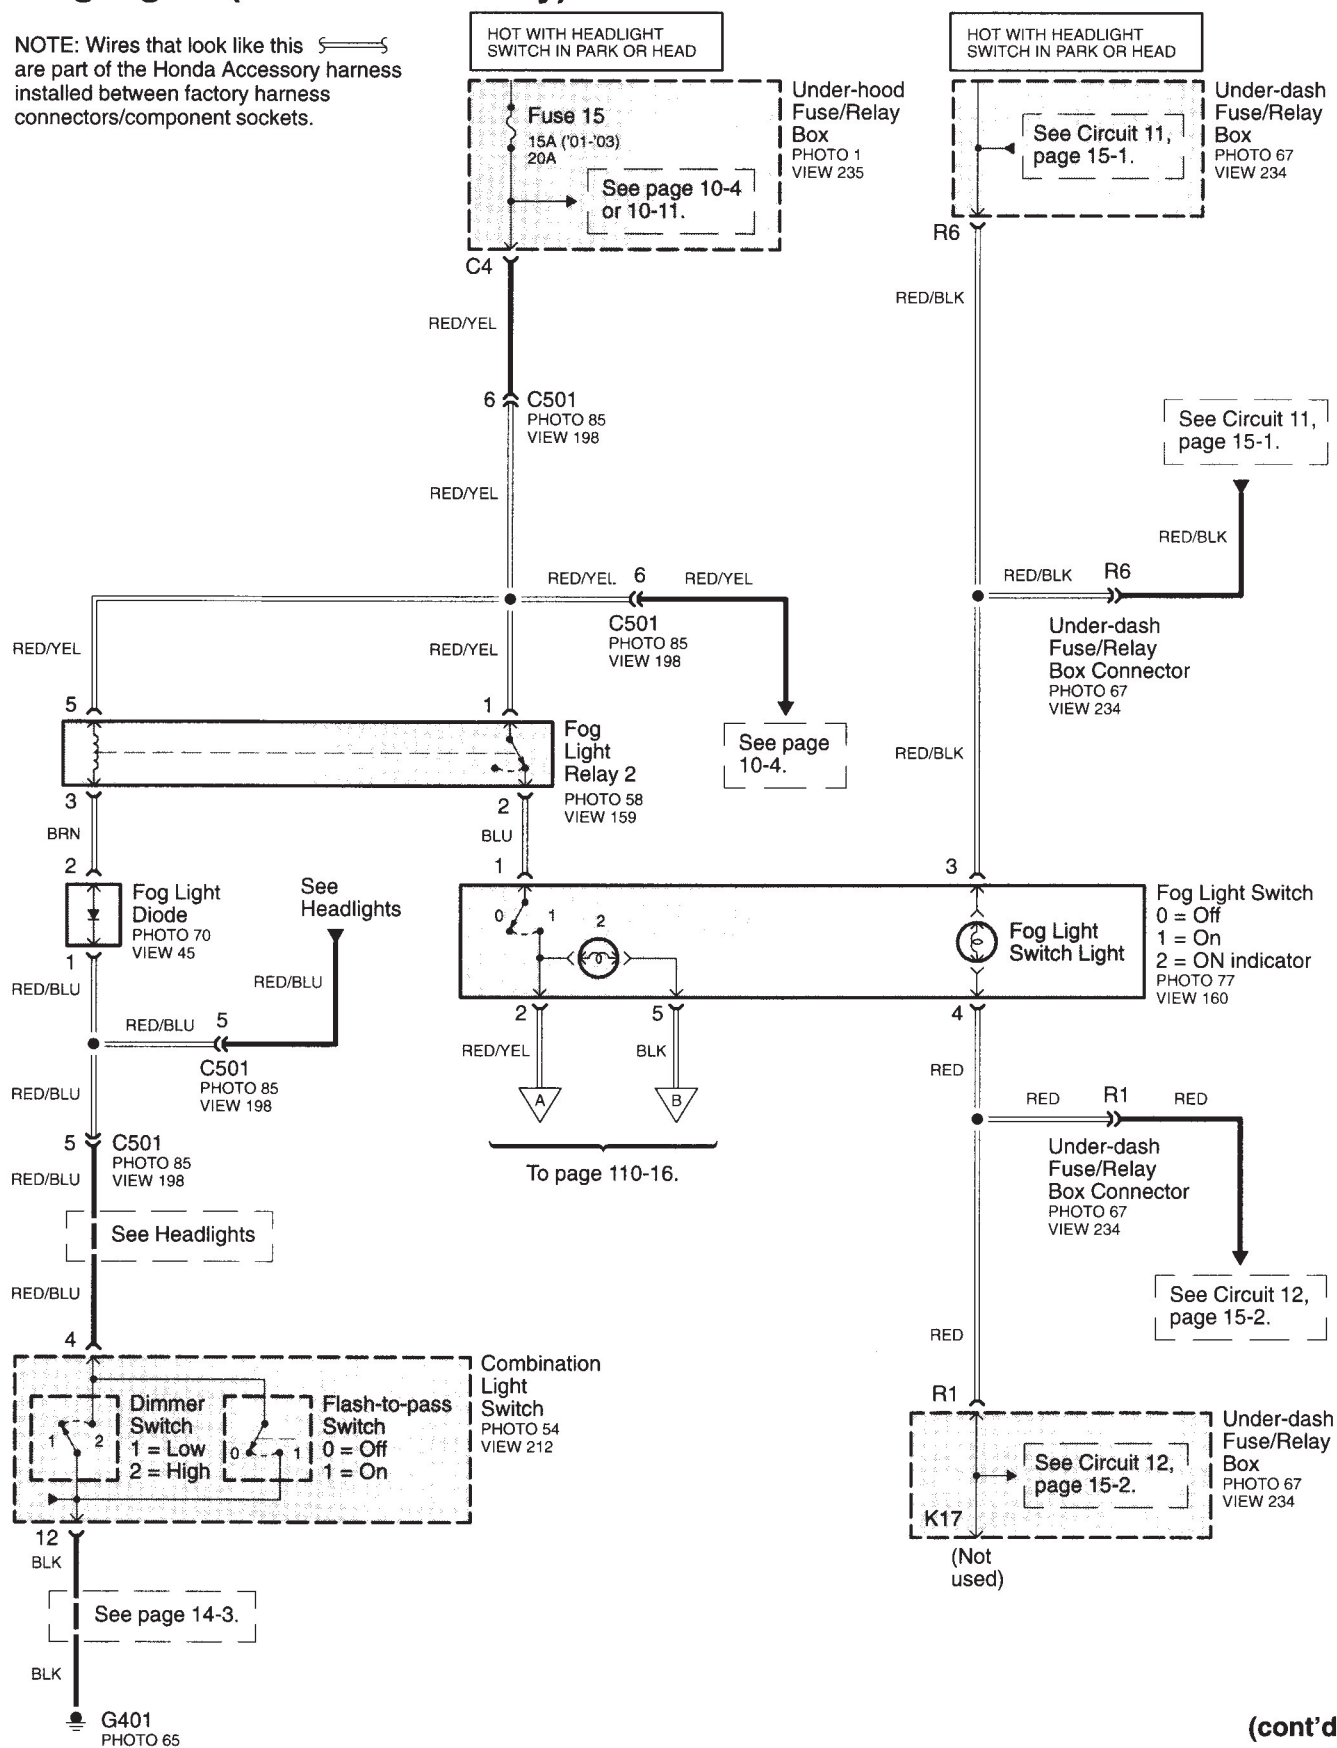

- Fog Lights (Honda Accessory)

NOTE: Wires that look like this  are part of the Honda Accessory harness installed between factory harness connectors/component sockets.

(cont'd)

Exterior Lights

- Fog Lights (Honda Accessory) (cont'd)