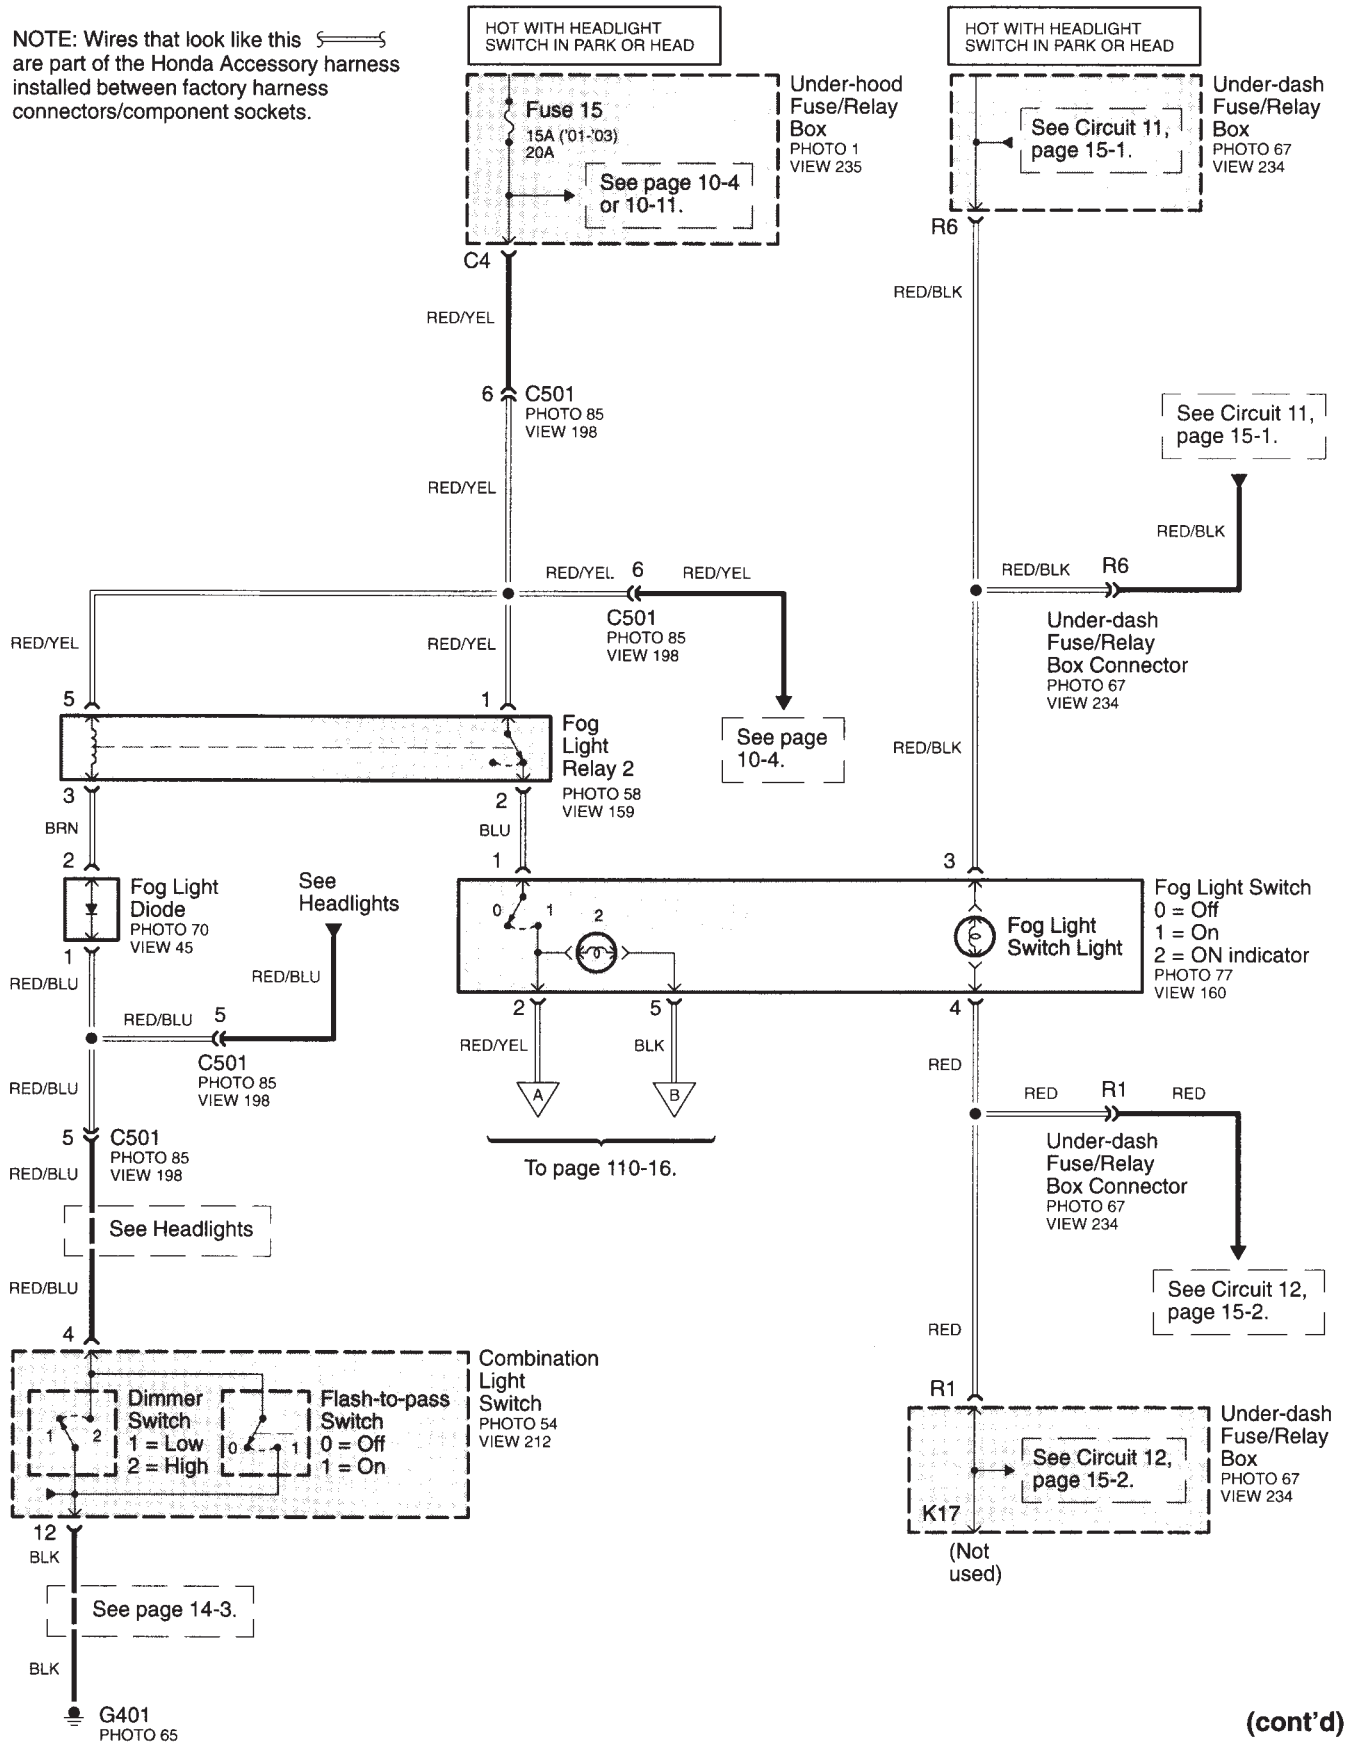

- Fog Lights (Honda Accessory)

NOTE: Wires that look like this  are part of the Honda Accessory harness installed between factory harness connectors/component sockets.

(cont'd)

Exterior Lights

- Fog Lights (Honda Accessory) (cont'd)