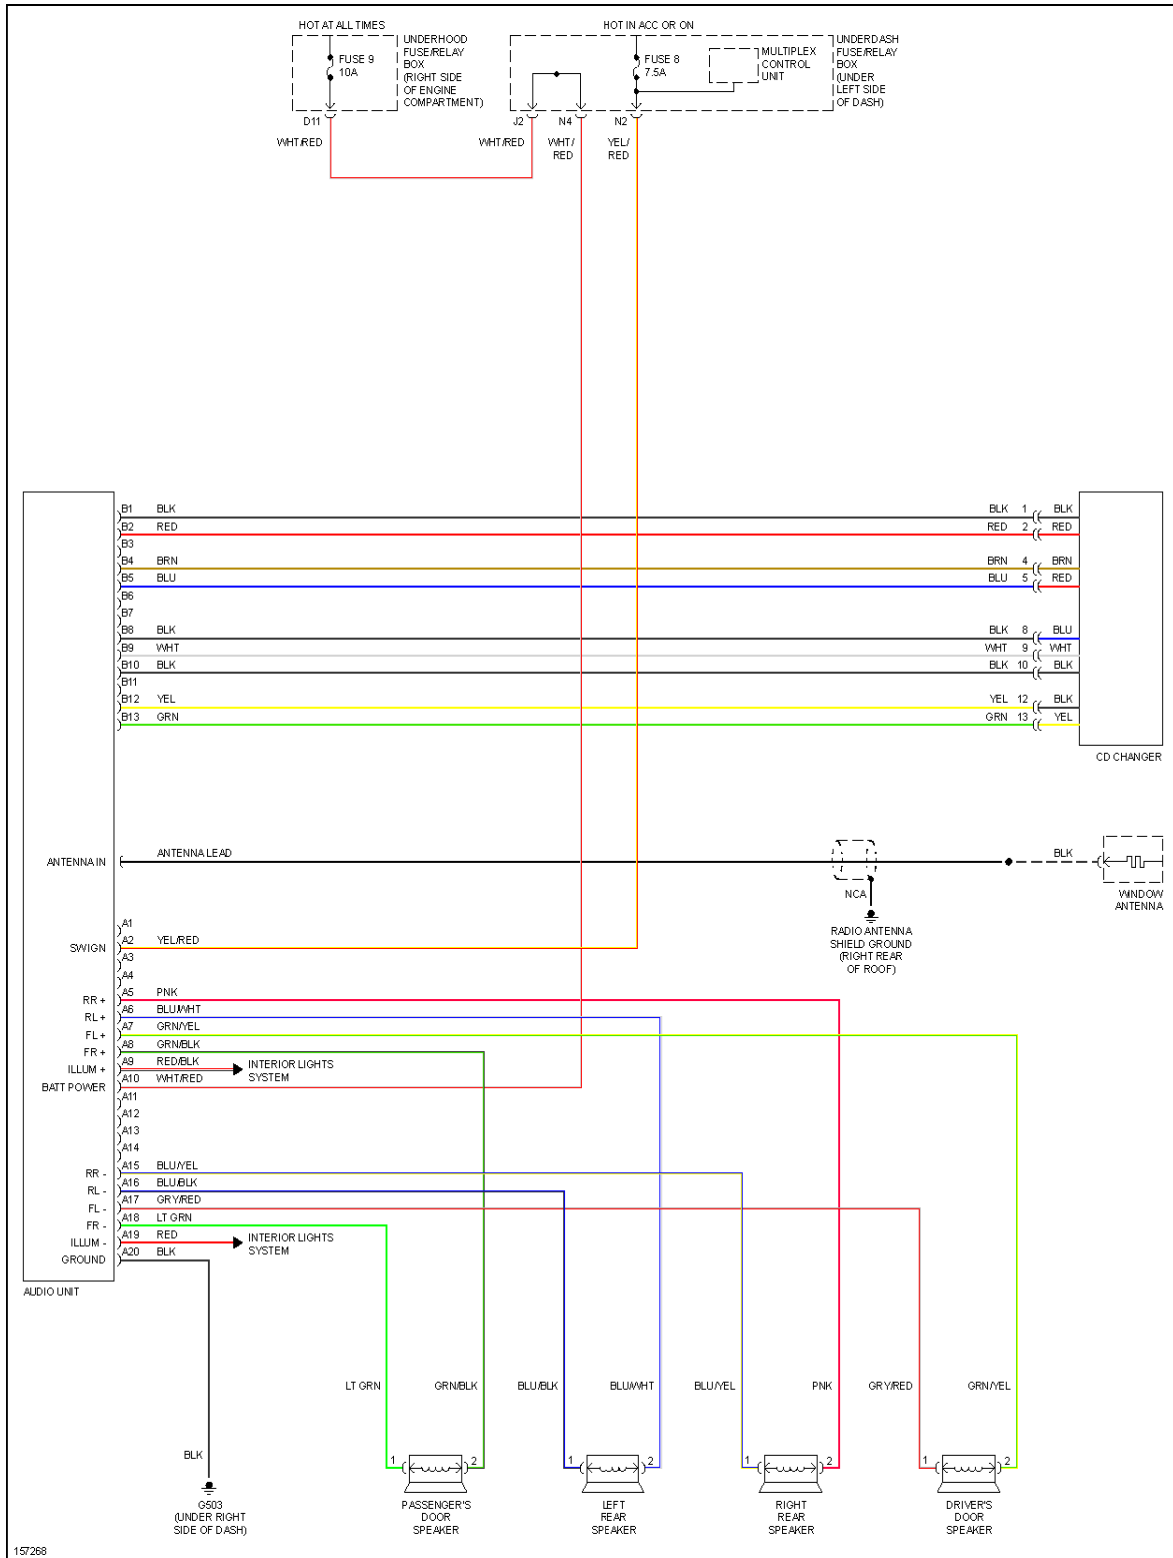

2002 Honda Civic EX-Fig. 86: Radio Circuits, Sedan

© 2009 Mitchell Repair Information Co., LLC.