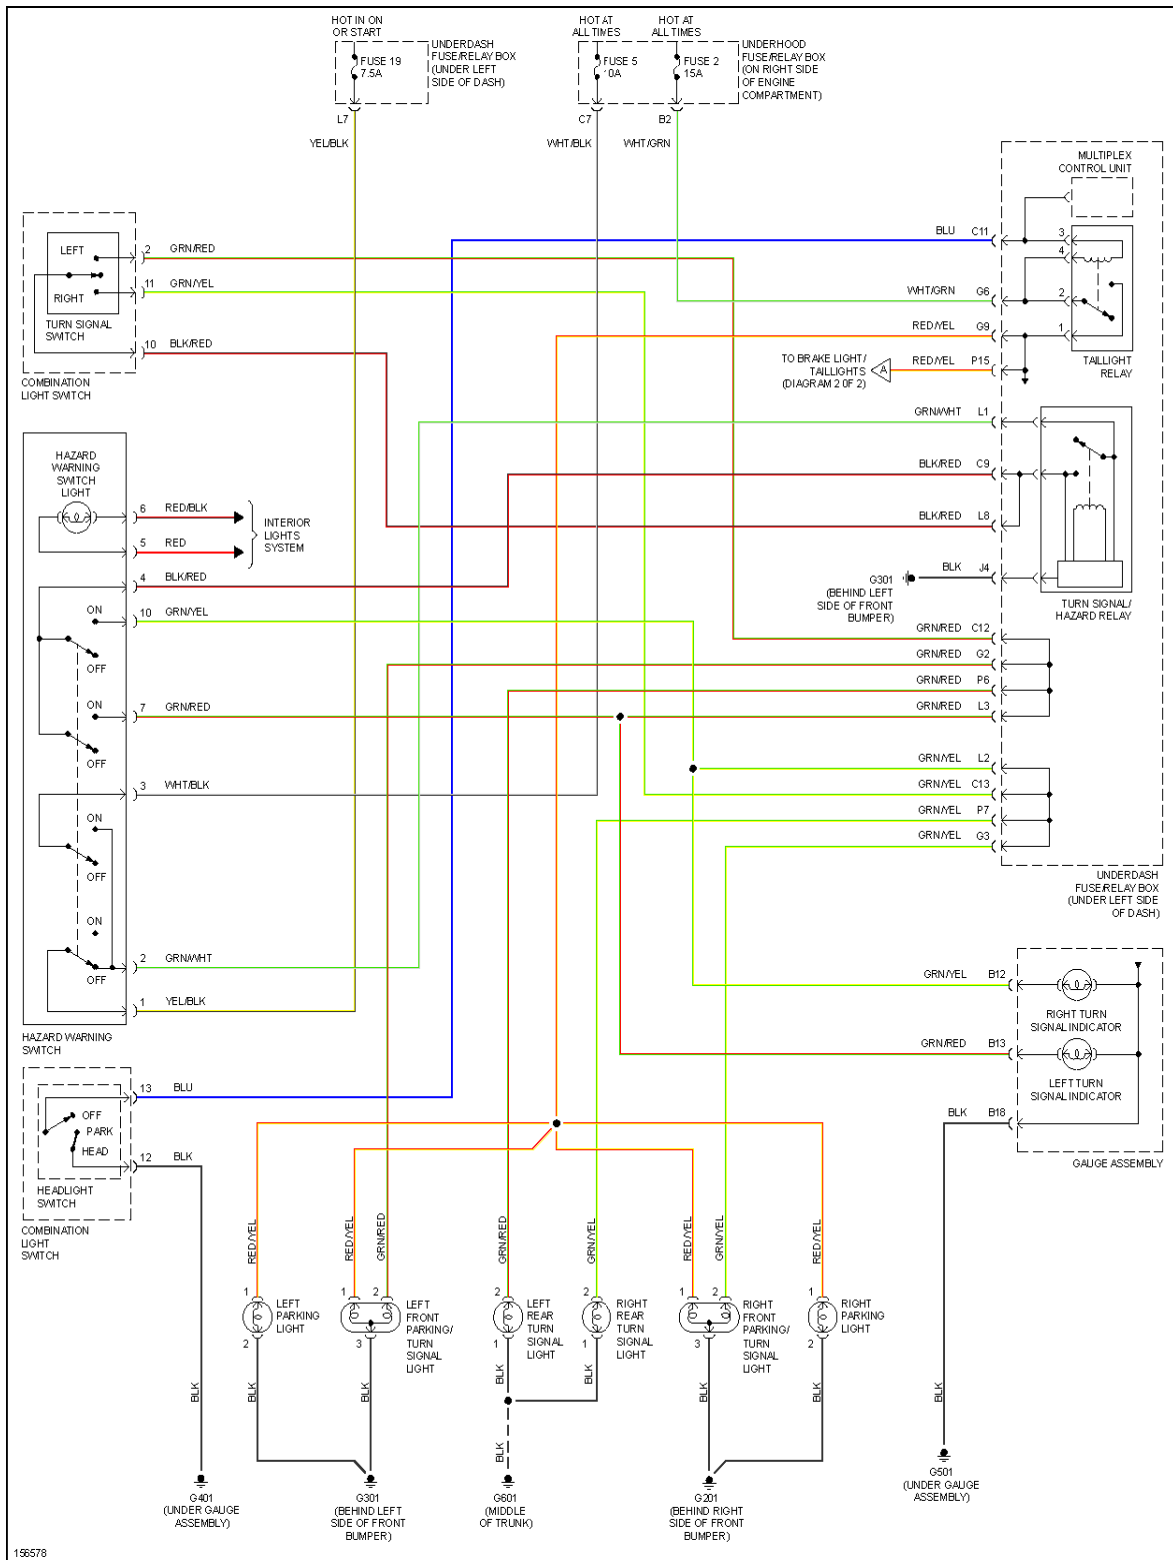

2002 Honda Civic LX-Fig. 46: Exterior Lamps Circuit, Except Hatchback (1 of 2)

© 2008 Mitchell Repair Information Co., LLC.