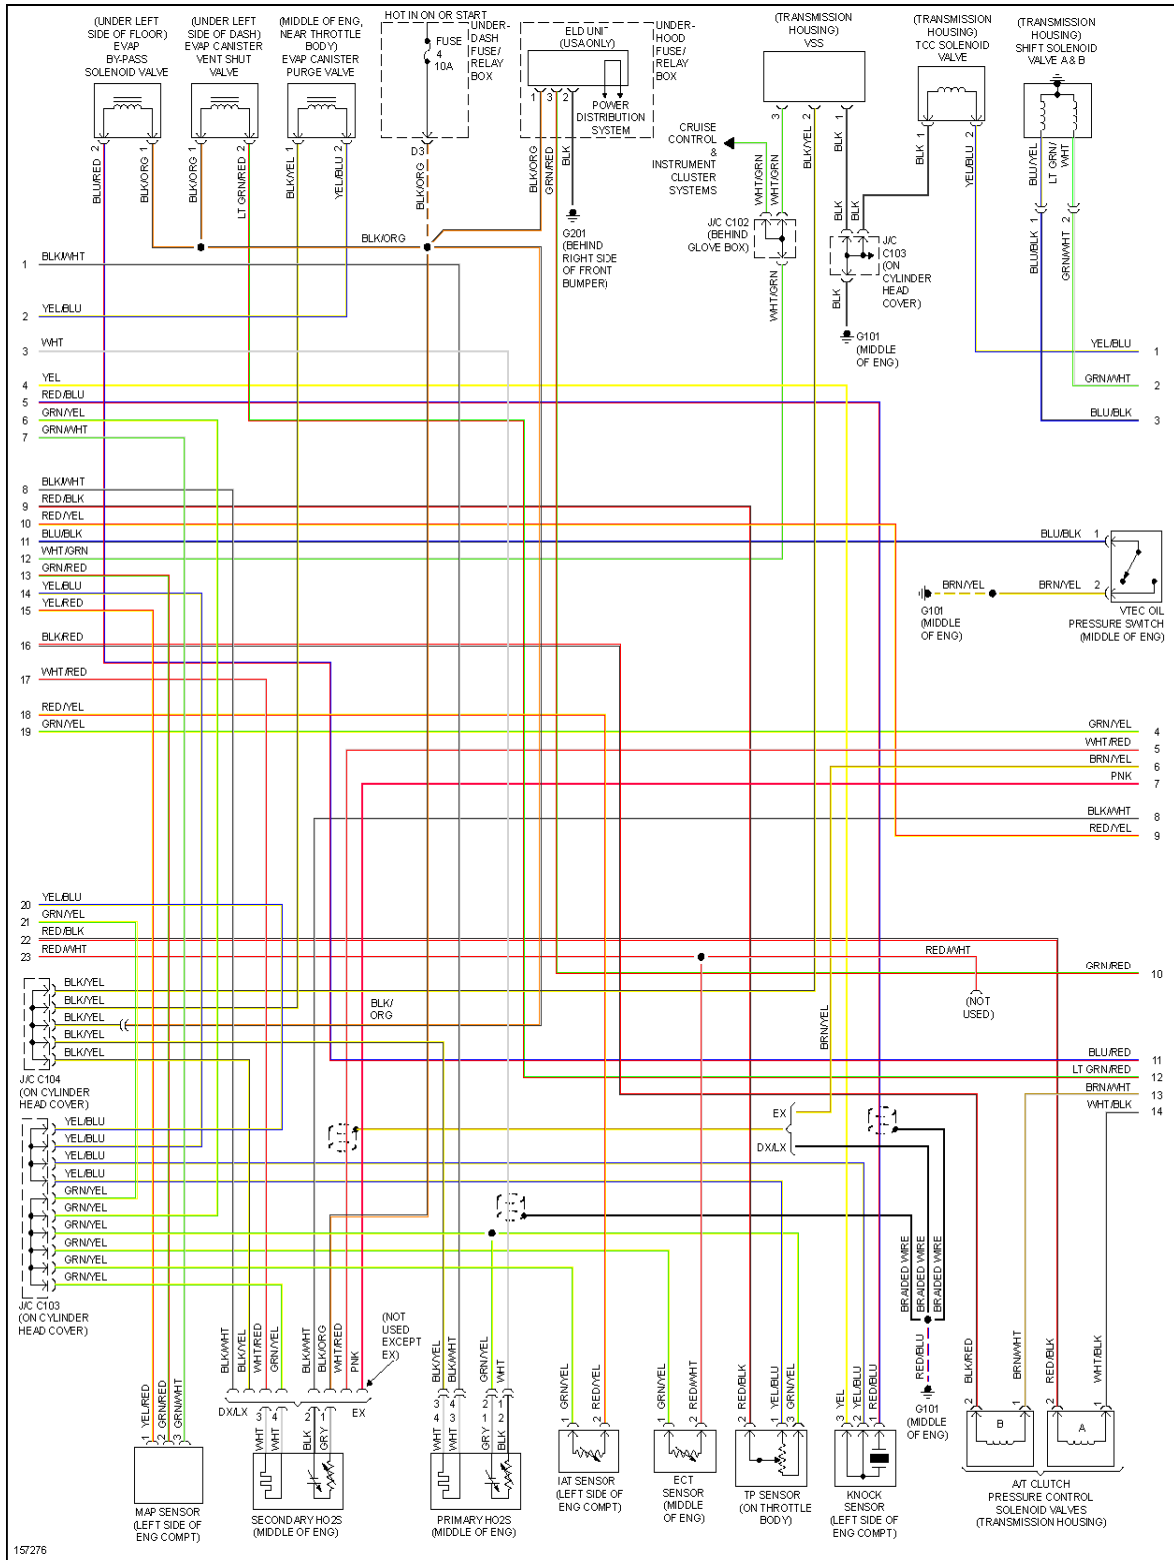

2002 Honda Civic EX-Fig. 30: 1.7L, Engine Performance Circuits, Except HX & GX (2 of 3)

© 2008 Mitchell Repair Information Co., LLC.