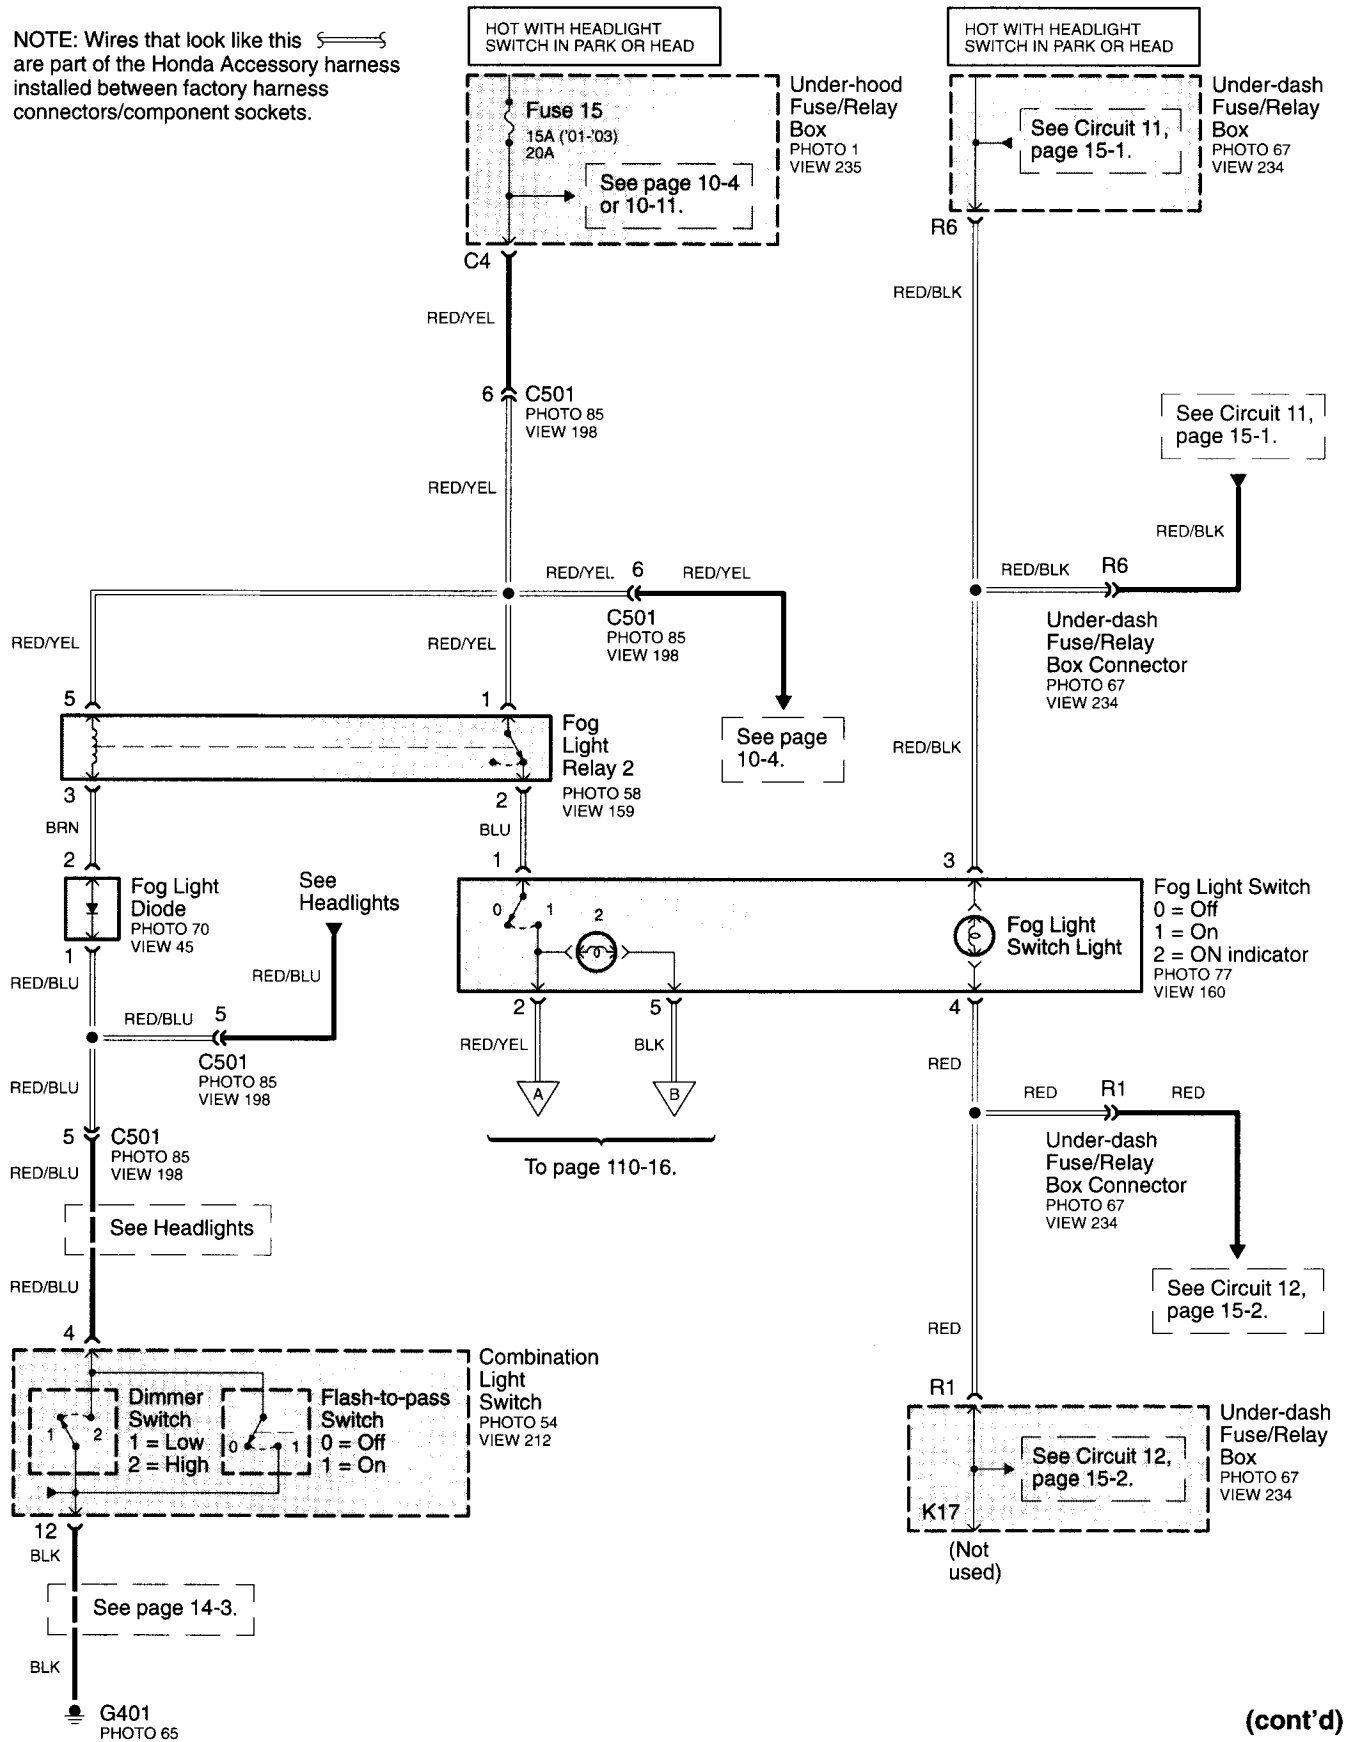

- Fog Lights (Honda Accessory)

NOTE: Wires that look like this  are part of the Honda Accessory harness installed between factory harness connectors/component sockets.

(cont'd)