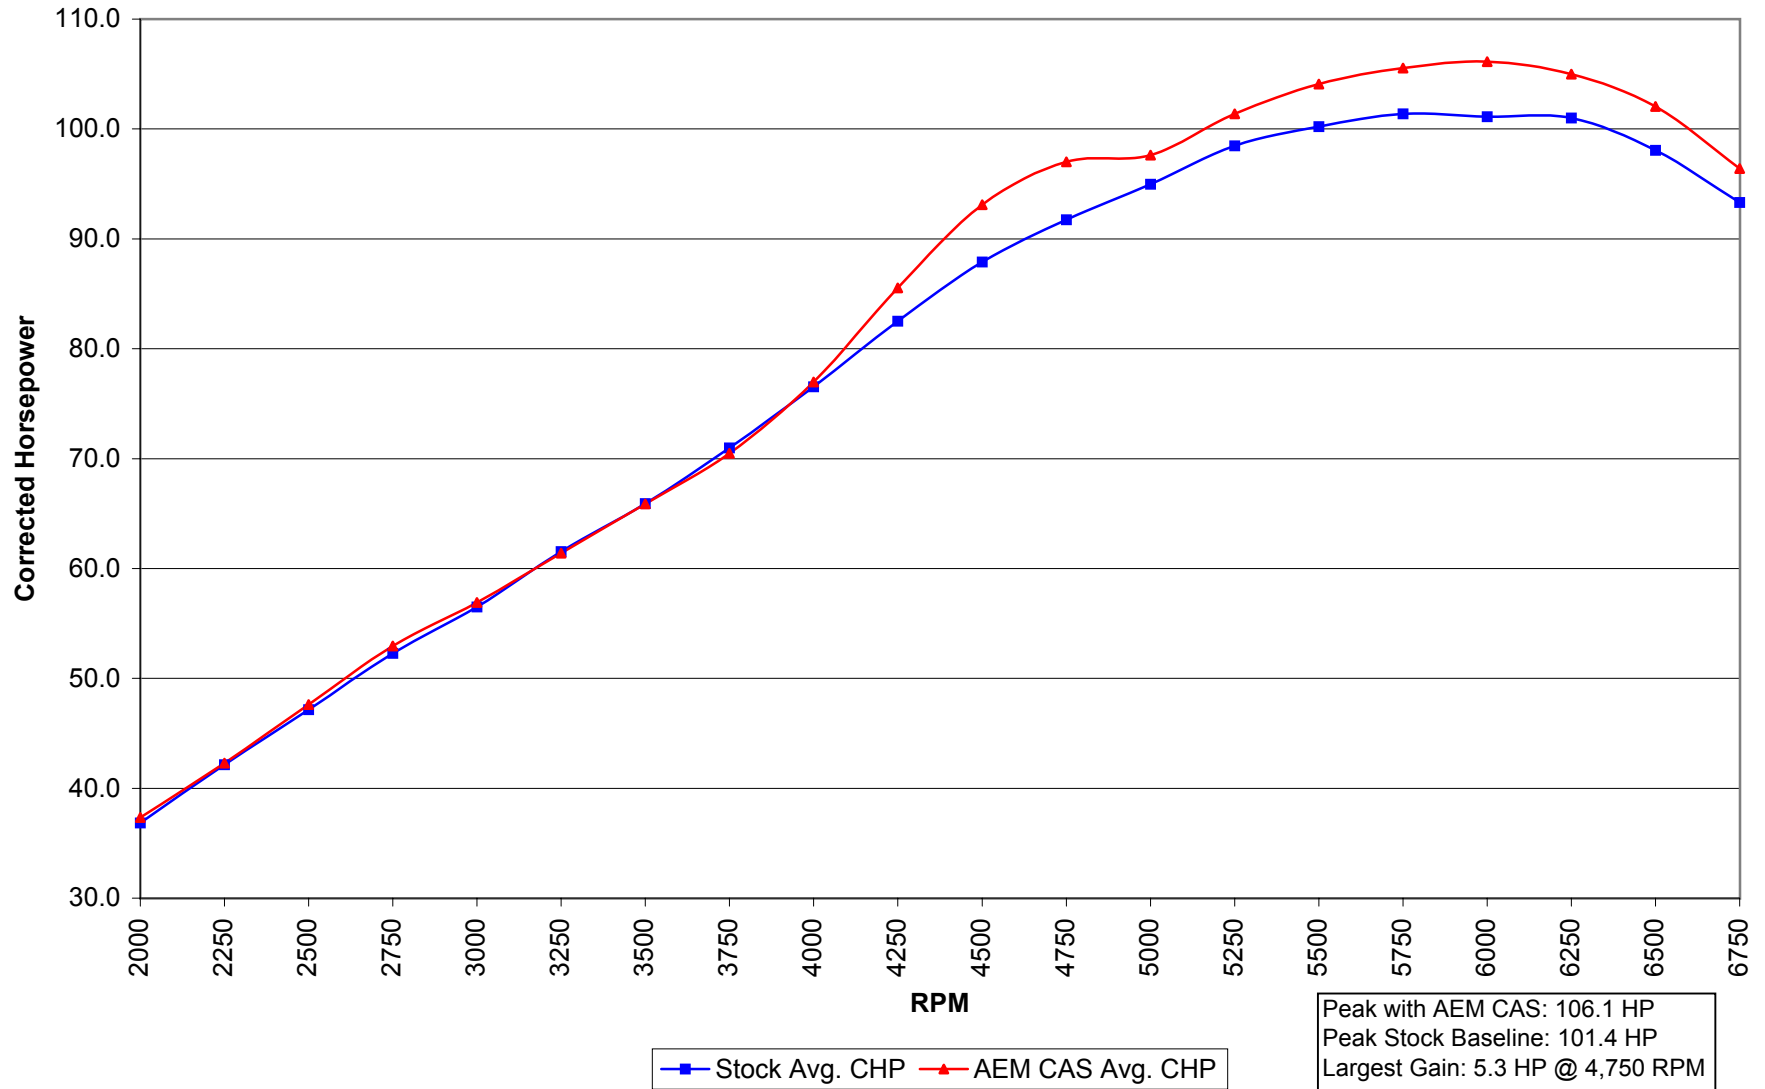

2001 Honda Civic LX MT with AEM CAS Corrected Horsepower

2001 Honda Civic LX MT with AEM CAS Corrected torque (ft-lb)