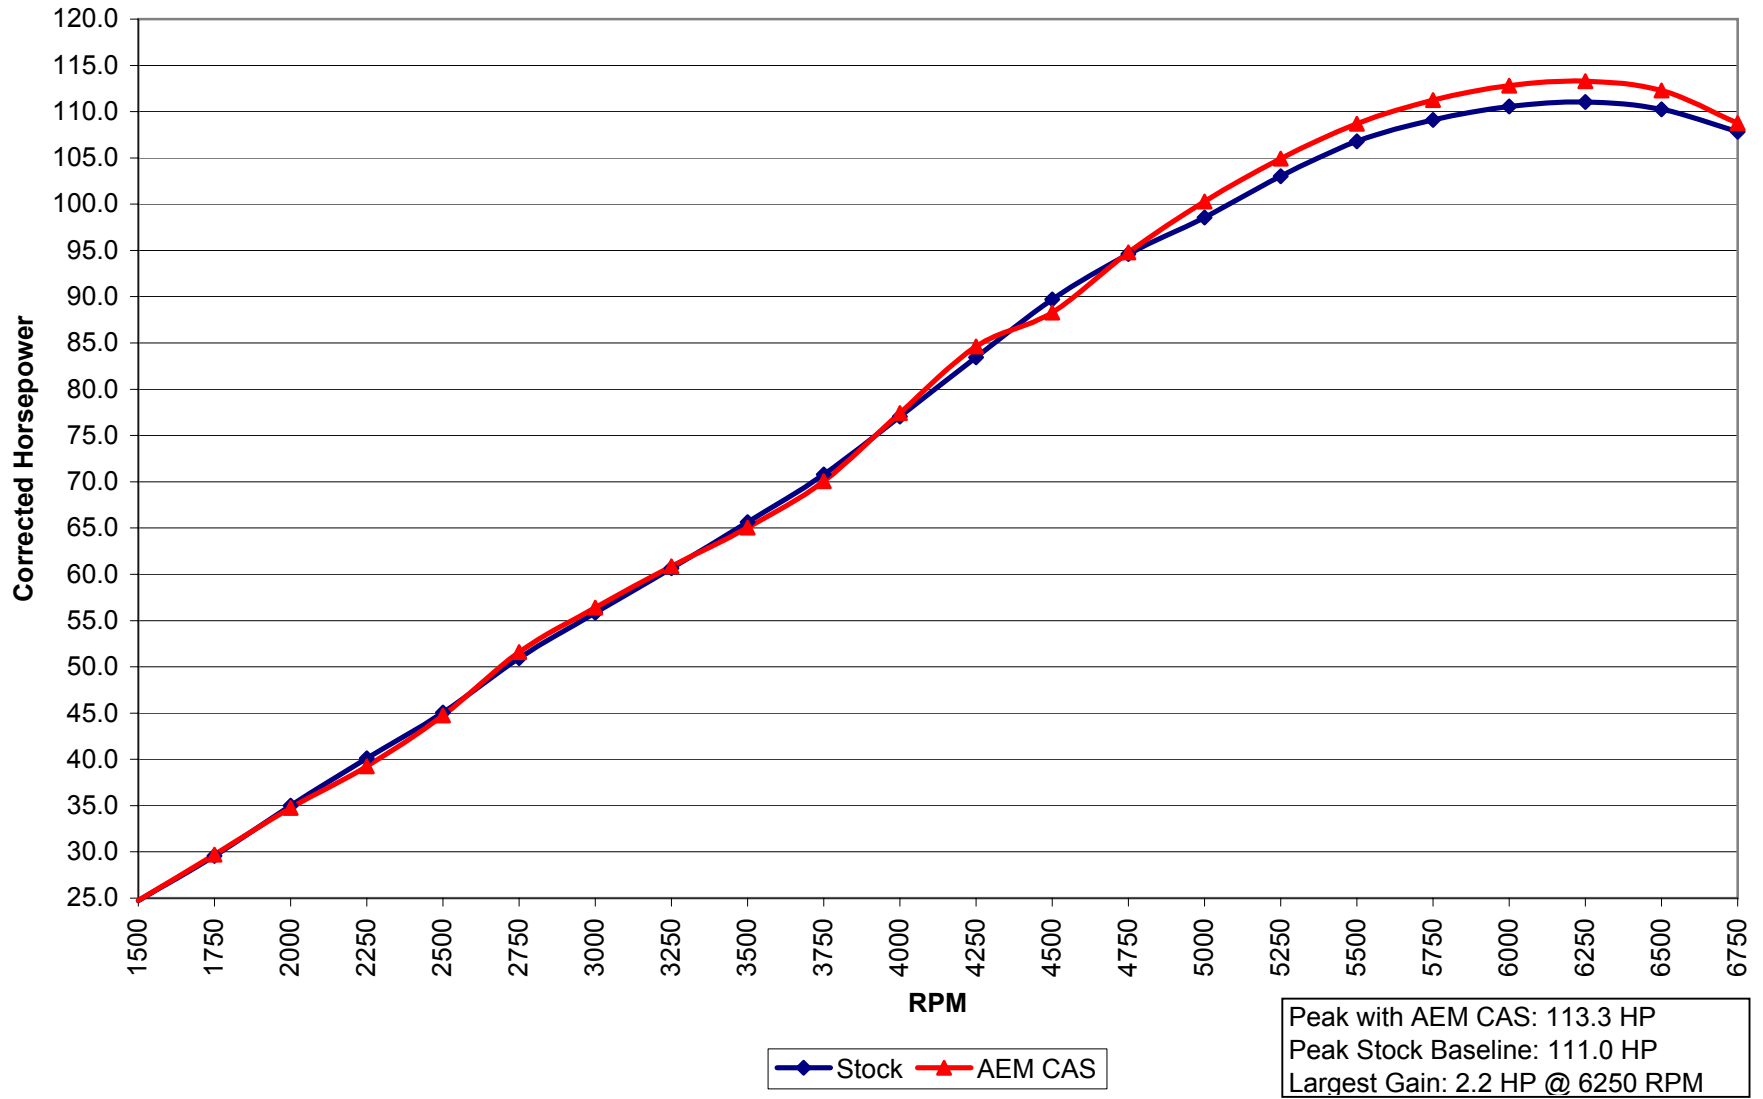

### 2003 Honda Civic EX with AEM CAS Corrected Horsepower

### 2003 Honda Civic EX with AEM CAS Corrected Torque